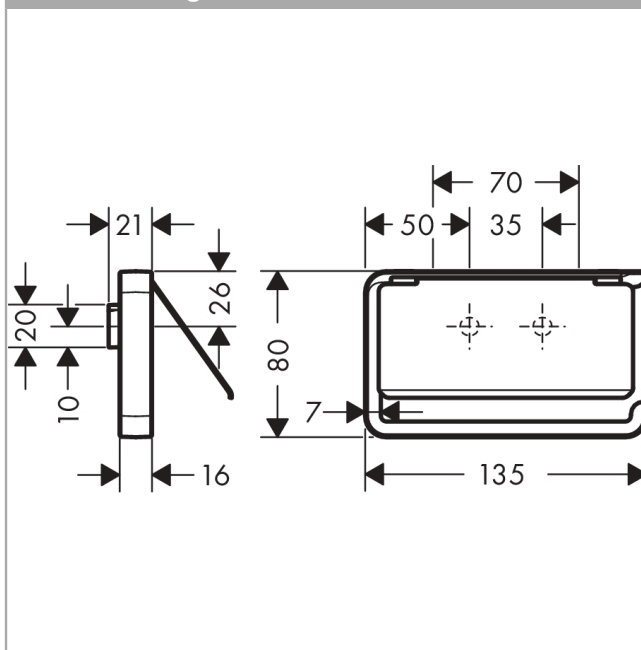

**AXOR Universal Softsquare  
Toilet paper holder with cover**  
Finish: **Brushed Black Chrome**

Article Number: **42836340**

**product features**

- wall-mounted
- mirror-inverted installation possible
- combinable with soap dish / shelf no.42803XXX and shelf 300 mm no.42838XXX (adapter set no.42870XXX necessary)
- material: metal
- with mounting material
- concealed fastening
- drilling distance: 35 mm
- diameter drill hole: 6 mm

**Product image**

**Scale drawing**

**AXOR Universal Softsquare**  
**Toilet paper holder with cover**  
Finish: **Brushed Black Chrome**

Article Number: **42836340**

## Exploded Drawing

Year of production: >11/16

**AXOR Universal Softsquare**  
**Toilet paper holder with cover**  
 Finish: **Brushed Black Chrome**    Article Number: **42836340**