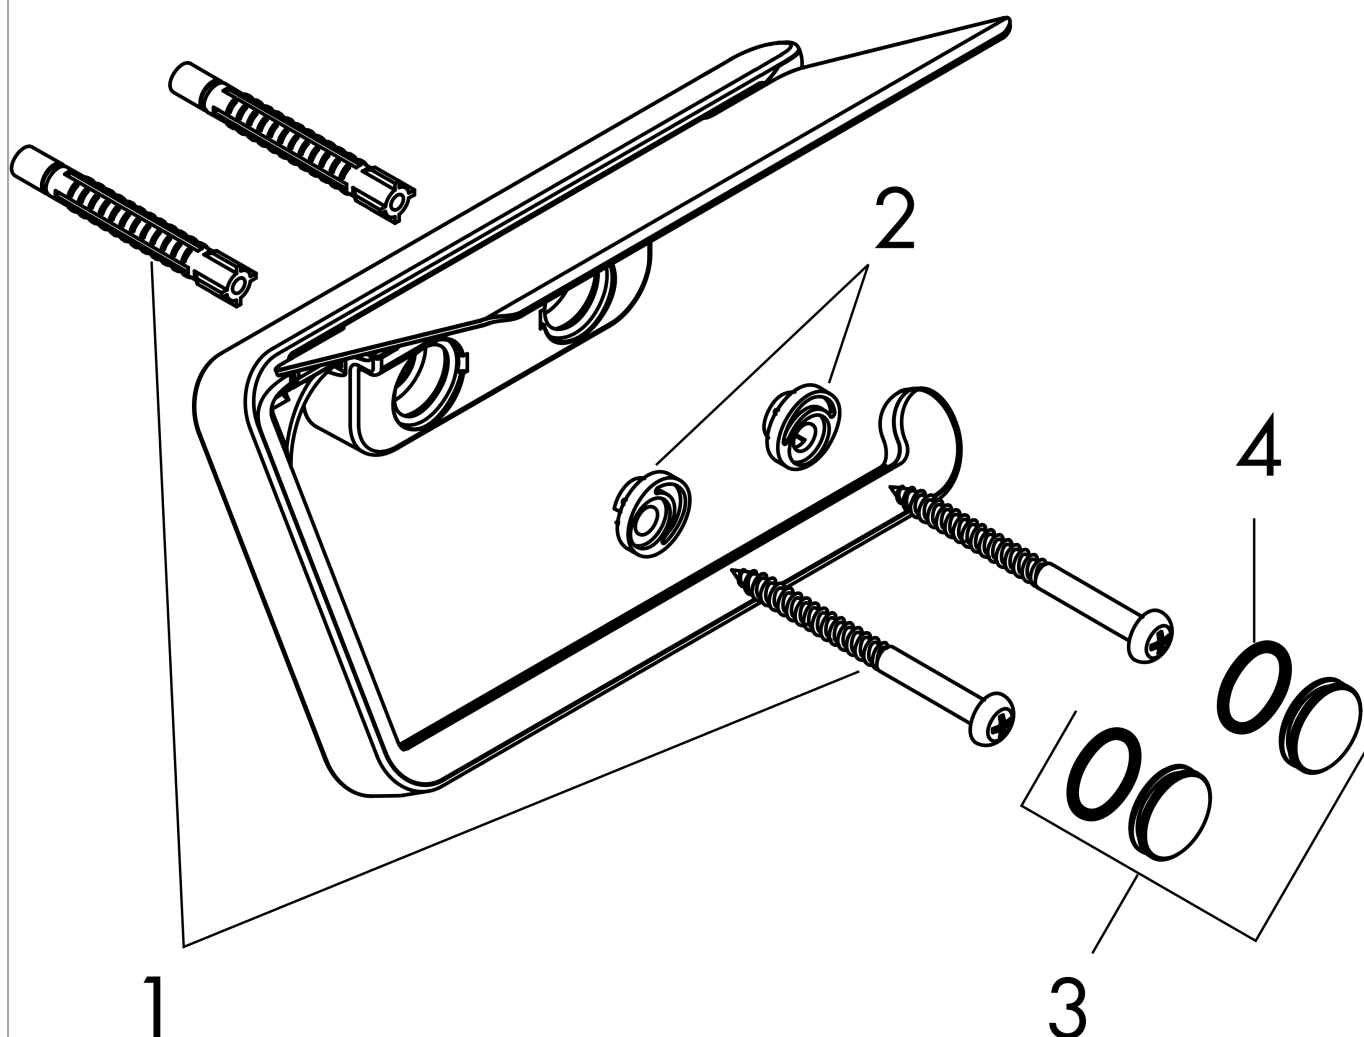

**AXOR Universal Softsquare  
Toilet paper holder with cover**  
Finish: **Brushed Black Chrome**

Article Number: **42836340**

**product features**

- wall-mounted
- mirror-inverted installation possible
- combinable with soap dish / shelf no.42803XXX and shelf 300 mm no.42838XXX (adapter set no.42870XXX necessary)
- material: metal
- with mounting material
- concealed fastening
- drilling distance: 35 mm
- diameter drill hole: 6 mm

**Product image**

**Scale drawing**

**AXOR Universal Softsquare**  
**Toilet paper holder with cover**  
Finish: **Brushed Black Chrome**

Article Number: **42836340**

## Exploded Drawing

Year of production: >11/16

**AXOR Universal Softsquare**  
**Toilet paper holder with cover**  
 Finish: **Brushed Black Chrome**    Article Number: **42836340**