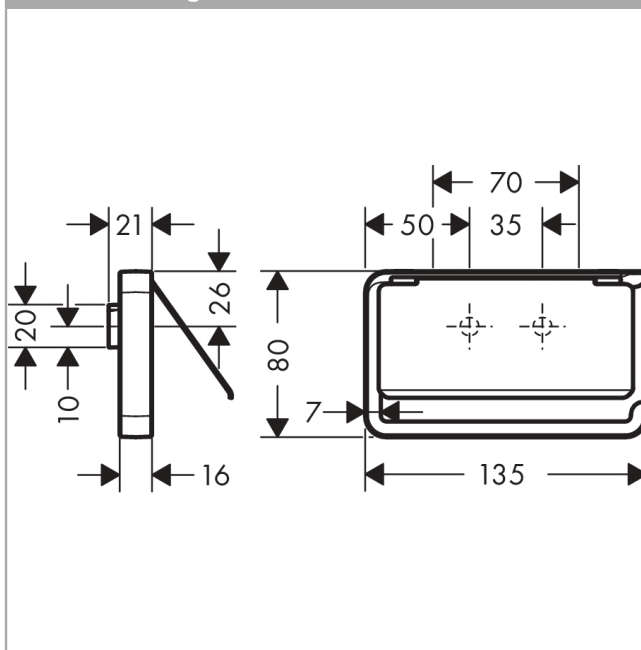

**AXOR Universal Softsquare
Toilet paper holder with cover**

Finish: **Brushed Bronze** Article Number: **42836140**

product features

- wall-mounted
- mirror-inverted installation possible
- combinable with soap dish / shelf no.42803XXX and shelf 300 mm no.42838XXX (adapter set no.42870XXX necessary)
- material: metal
- with mounting material
- concealed fastening
- drilling distance: 35 mm
- diameter drill hole: 6 mm

Product image

Scale drawing

AXOR Universal Softsquare
Toilet paper holder with cover
Finish: **Brushed Bronze** Article Number: **42836140**

Exploded Drawing

Year of production: >11/16

**AXOR Universal Softsquare
Toilet paper holder with cover**

Finish: **Brushed Bronze** Article Number: **42836140**

Spare part list

Year of production: >11/16

Pos.		Article Number	PC	PU
1	mounting set	40915000	4	1
2	excentric socket	97604000	3	1
3	set of covers	92437140	58	1
4	O-ring 13x1,5	98475000	1	1
a	set of adapters	42870140	99	1