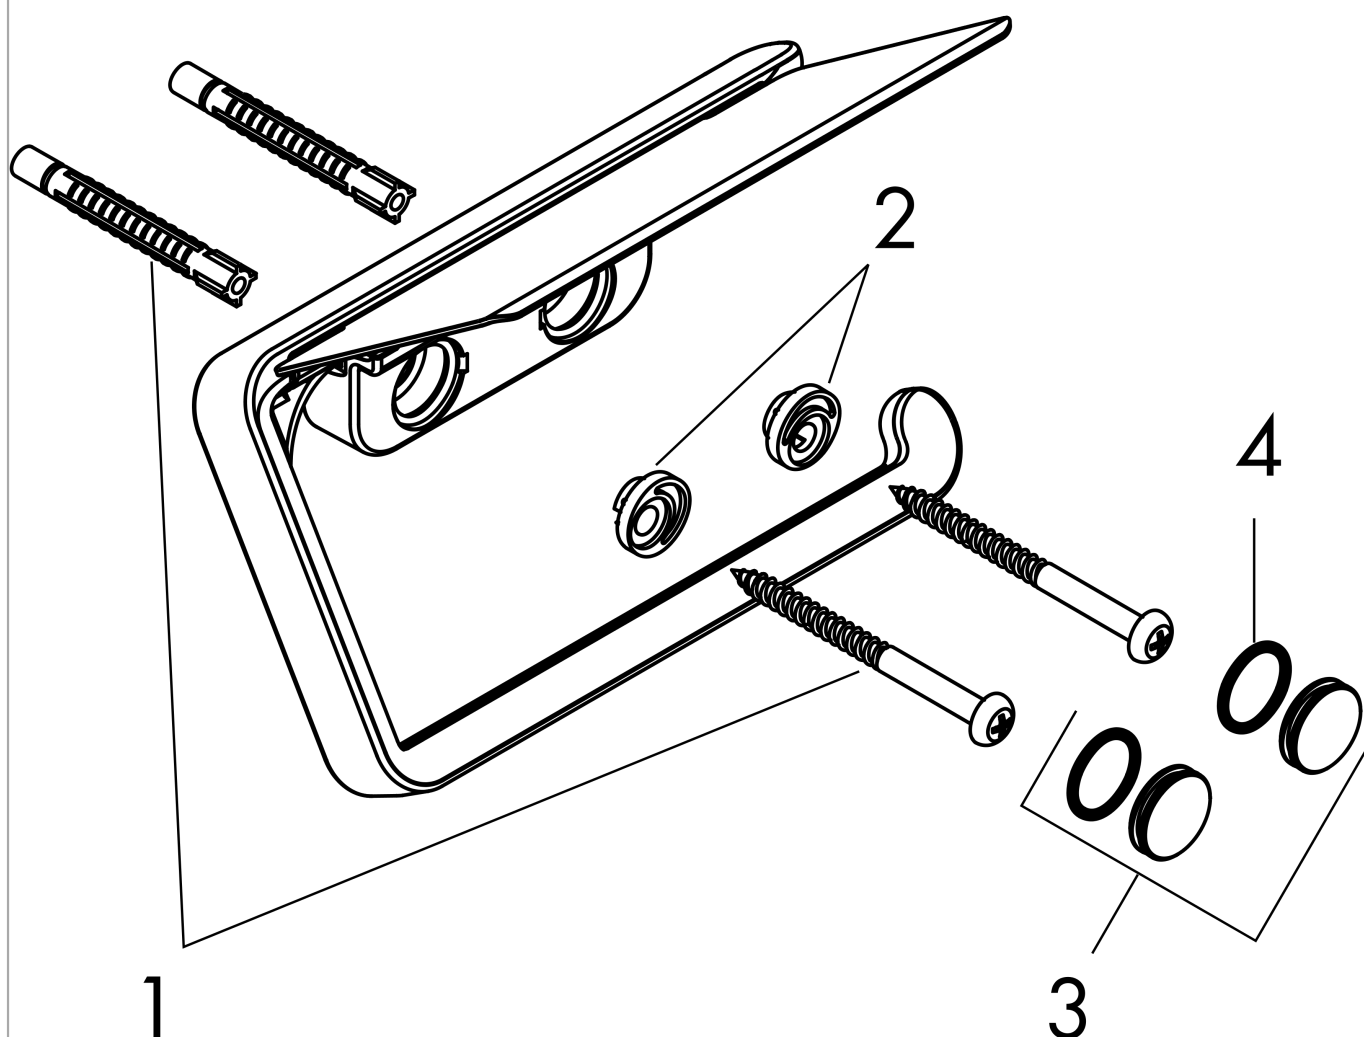

**AXOR Universal Softsquare
Toilet paper holder with cover**

Finish: **Brushed Bronze** Article Number: **42836140**

product features

- wall-mounted
- mirror-inverted installation possible
- combinable with soap dish / shelf no.42803XXX and shelf 300 mm no.42838XXX (adapter set no.42870XXX necessary)
- material: metal
- with mounting material
- concealed fastening
- drilling distance: 35 mm
- diameter drill hole: 6 mm

Product image

Scale drawing

AXOR Universal Softsquare
Toilet paper holder with cover
Finish: **Brushed Bronze** Article Number: **42836140**

Exploded Drawing

Year of production: >11/16

**AXOR Universal Softsquare
Toilet paper holder with cover**

Finish: **Brushed Bronze** Article Number: **42836140**

Spare part list

Year of production: >11/16

Pos.		Article Number	PC	PU
1	mounting set	40915000	4	1
2	excentric socket	97604000	3	1
3	set of covers	92437140	58	1
4	O-ring 13x1,5	98475000	1	1
a	set of adapters	42870140	99	1