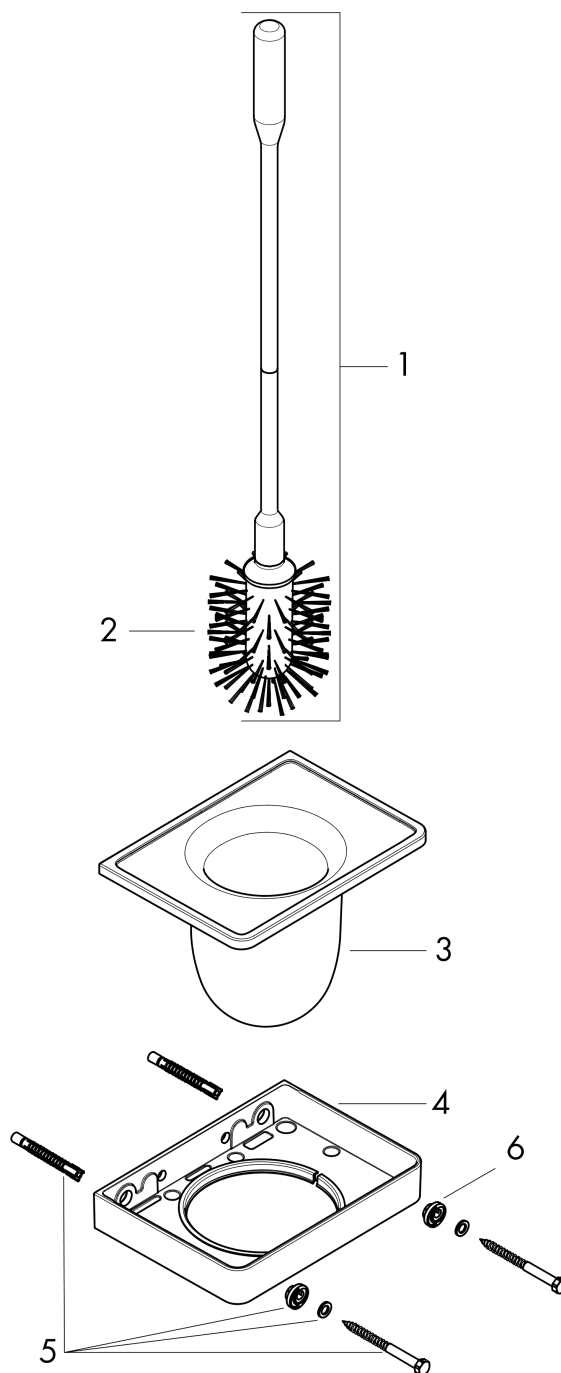

**AXOR Universal Softsquare  
Toilet brush holder wall-mounted**

Finish: **Brushed Black Chrome** Article Number: **42835340**

**product features**

- wall-mounted
- material: metal, glass
- material recess: glass
- with removable insert
- with mounting material
- concealed fastening
- drilling distance 108 mm
- diameter drill hole: 6 mm

**Product image**

**Scale drawing**

**AXOR Universal Softsquare**  
**Toilet brush holder wall-mounted**  
Finish: **Brushed Black Chrome** Article Number: **42835340**

## Exploded Drawing

Year of production: >11/16

**AXOR Universal Softsquare**  
**Toilet brush holder wall-mounted**  
 Finish: **Brushed Black Chrome** Article Number: **42835340**

## Spare part list

Year of production: >11/16

| Pos. |                        | Article Number | PC | PU |
|------|------------------------|----------------|----|----|
| 1    | stick with brush       | 92439340       | 64 | 1  |
| 2    | WC-brush white Ø 66 mm | 40088000       | 7  | 1  |
| 3    | cup on its own         | 92438000       | 14 | 1  |
| 4    | support element        | 92426340       | 65 | 1  |
| 5    | mounting set           | 92841000       | 3  | 1  |
| 6    | excentric socket       | 97604000       | 3  | 1  |
| a    | set of adapters        | 42870340       | 99 | 1  |