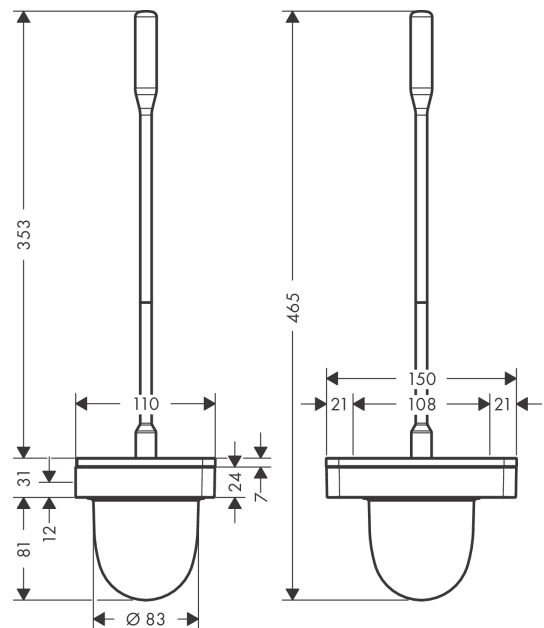

**AXOR Universal Softsquare  
Toilet brush holder wall-mounted**

Finish: **Brushed Black Chrome** Article Number: **42835340**

**product features**

- wall-mounted
- material: metal, glass
- material recess: glass
- with removable insert
- with mounting material
- concealed fastening
- drilling distance 108 mm
- diameter drill hole: 6 mm

**Product image**

**Scale drawing**

**AXOR Universal Softsquare**  
**Toilet brush holder wall-mounted**  
Finish: **Brushed Black Chrome** Article Number: **42835340**

## Exploded Drawing

Year of production: >11/16

**AXOR Universal Softsquare**  
**Toilet brush holder wall-mounted**  
 Finish: **Brushed Black Chrome** Article Number: **42835340**

## Spare part list

Year of production: >11/16

| Pos. |                        | Article Number | PC | PU |
|------|------------------------|----------------|----|----|
| 1    | stick with brush       | 92439340       | 64 | 1  |
| 2    | WC-brush white Ø 66 mm | 40088000       | 7  | 1  |
| 3    | cup on its own         | 92438000       | 14 | 1  |
| 4    | support element        | 92426340       | 65 | 1  |
| 5    | mounting set           | 92841000       | 3  | 1  |
| 6    | excentric socket       | 97604000       | 3  | 1  |
| a    | set of adapters        | 42870340       | 99 | 1  |