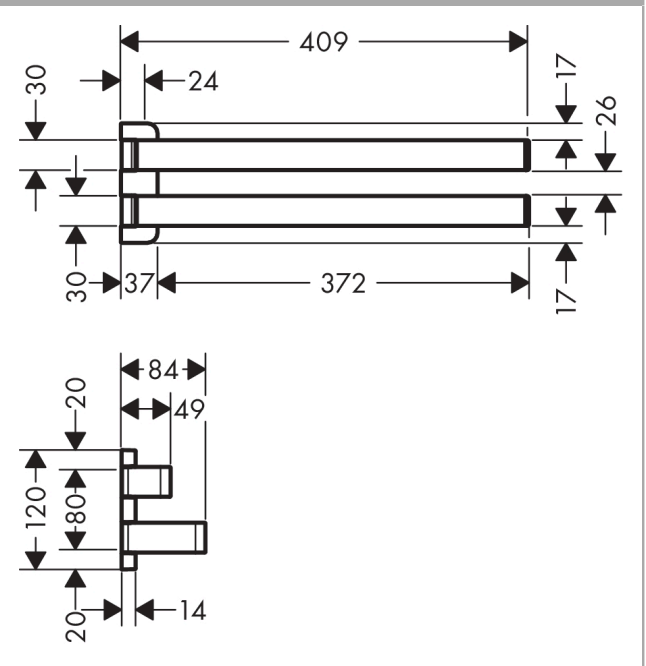

**AXOR Universal Softsquare**  
**Towel holder twin-handle**  
 Finish: **Brushed Black Chrome**

Article Number: **42821340**

### product features

- wall-mounted
- material: metal
- holder material: metal
- swivelling
- length: 409 mm
- with mounting material
- drilling distance: 80 mm
- diameter drill hole: 6 mm
- concealed fastening

### Scale drawing

**AXOR Universal Softsquare**  
**Towel holder twin-handle**  
Finish: **Brushed Black Chrome**

Article Number: **42821340**

## Exploded Drawing

Year of production: >11/16

**AXOR Universal Softsquare**  
**Towel holder twin-handle**  
 Finish: **Brushed Black Chrome**    Article Number: **42821340**