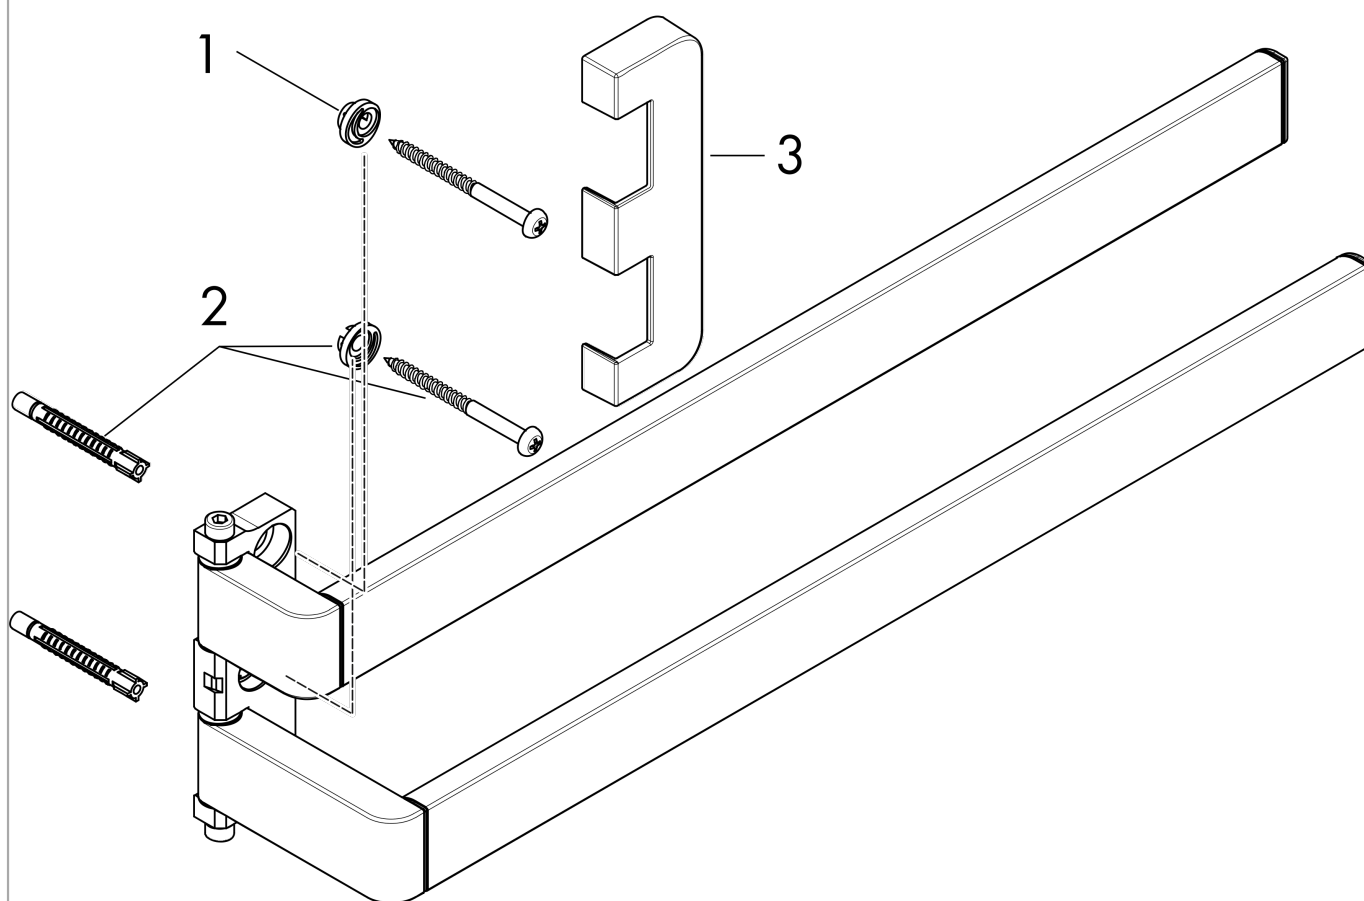

### product features

- wall-mounted
- material: metal
- holder material: metal
- swivelling
- length: 409 mm
- with mounting material
- drilling distance: 80 mm
- diameter drill hole: 6 mm
- concealed fastening

### Scale drawing

**AXOR Universal Softsquare**  
**Towel holder twin-handle**  
Finish: **Brushed Black Chrome**

Article Number: **42821340**

## Exploded Drawing

Year of production: >11/16

**AXOR Universal Softsquare**  
**Towel holder twin-handle**  
 Finish: **Brushed Black Chrome**    Article Number: **42821340**