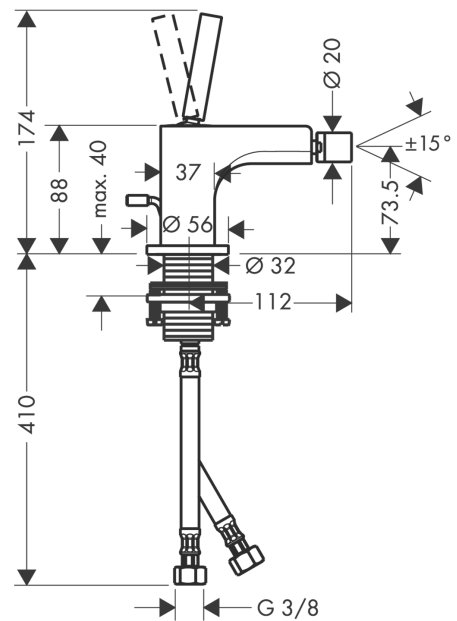

**AXOR Citterio**  
**Single lever bidet mixer with pop-up waste set**  
 Finish: **Chrome** Article Number: **39210000**

**product features**

- consists of: single lever bidet mixer, waste set
- projection: 112 mm
- spout height: 74 mm
- aerator with ball pivot
- spray type: laminar spray
- maximum flow rate at 3 bar: 7,2 l/min
- ceramic cartridge
- suitable for continuous flow water heaters
- pop-up waste set G 1¼
- connection type: G ¾ connections
- connection dimension: DN15

**Product image**

**Scale drawing**

**AXOR Citterio**  
**Single lever bidet mixer with pop-up waste set**  
 Finish: **Chrome** Article Number: **39210000**

## Exploded Drawing

Year of production: >06/10

**AXOR Citterio**  
**Single lever bidet mixer with pop-up waste set**  
 Finish: **Chrome** Article Number: **39210000**

## Spare part list

Year of production: >06/10

Pos.		Article Number	PC	PU
1	cover cap	95666000	9	1
2	O-ring 30x1,5	98433000	1	1
3	handle	39091000	16	1
4	hollow set screw M6x6	97660000	1	1
5	nut	95667000	7	1
6	O-ring 9x2	98119000	1	1
7	cartridge, assy	96339000	12	1
8	ball joint	97362000	9	1
9	aerator laminar M16x1 (7 l/min)	97360000	9	1
10	escutcheon	95668000	11	1
11	O-ring 33x1,5	98164000	1	1
12	fixing set (Ø 32)	13961000	7	1
13	connection hose 450 mm M8x0,75 G3/8	97206000	8	1
14	O-ring 7x1,5	98422000	1	1
15	pull rod	96923000	8	1
a	fixation extension 35 mm	13898000	12	1
b	service tool for disassembling the handle	92124000	15	1