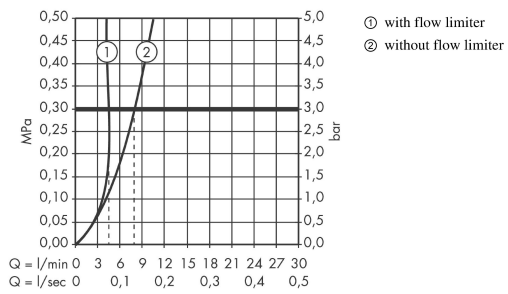

AXOR Citterio
Single lever bidet mixer with pop-up waste set
Finish: **Chrome** Article Number: **39210000**

Flowchart