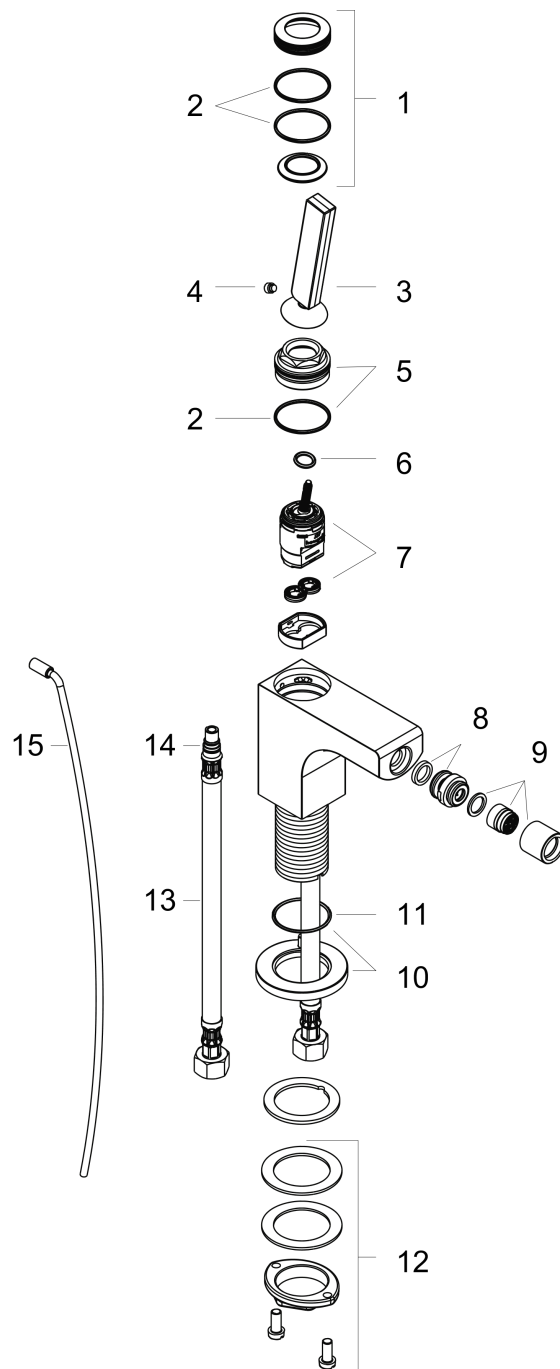

**AXOR Citterio**  
**Single lever bidet mixer with pop-up waste set**  
 Finish: **Chrome** Article Number: **39210000**

**product features**

- consists of: single lever bidet mixer, waste set
- projection: 112 mm
- spout height: 74 mm
- aerator with ball pivot
- spray type: laminar spray
- maximum flow rate at 3 bar: 7,2 l/min
- ceramic cartridge
- suitable for continuous flow water heaters
- pop-up waste set G 1¼
- connection type: G ¾ connections
- connection dimension: DN15

## Flowchart

**AXOR Citterio**  
**Single lever bidet mixer with pop-up waste set**  
Finish: **Chrome** Article Number: **39210000**

## Exploded Drawing

Year of production: >06/10

**AXOR Citterio**  
**Single lever bidet mixer with pop-up waste set**  
 Finish: **Chrome** Article Number: **39210000**

## Spare part list

Year of production: >06/10

Pos.		Article Number	PC	PU
1	cover cap	95666000	9	1
2	O-ring 30x1,5	98433000	1	1
3	handle	39091000	16	1
4	hollow set screw M6x6	97660000	1	1
5	nut	95667000	7	1
6	O-ring 9x2	98119000	1	1
7	cartridge, assy	96339000	12	1
8	ball joint	97362000	9	1
9	aerator laminar M16x1 (7 l/min)	97360000	9	1
10	escutcheon	95668000	11	1
11	O-ring 33x1,5	98164000	1	1
12	fixing set (Ø 32)	13961000	7	1
13	connection hose 450 mm M8x0,75 G3/8	97206000	8	1
14	O-ring 7x1,5	98422000	1	1
15	pull rod	96923000	8	1
a	fixation extension 35 mm	13898000	12	1
b	service tool for disassembling the handle	92124000	15	1