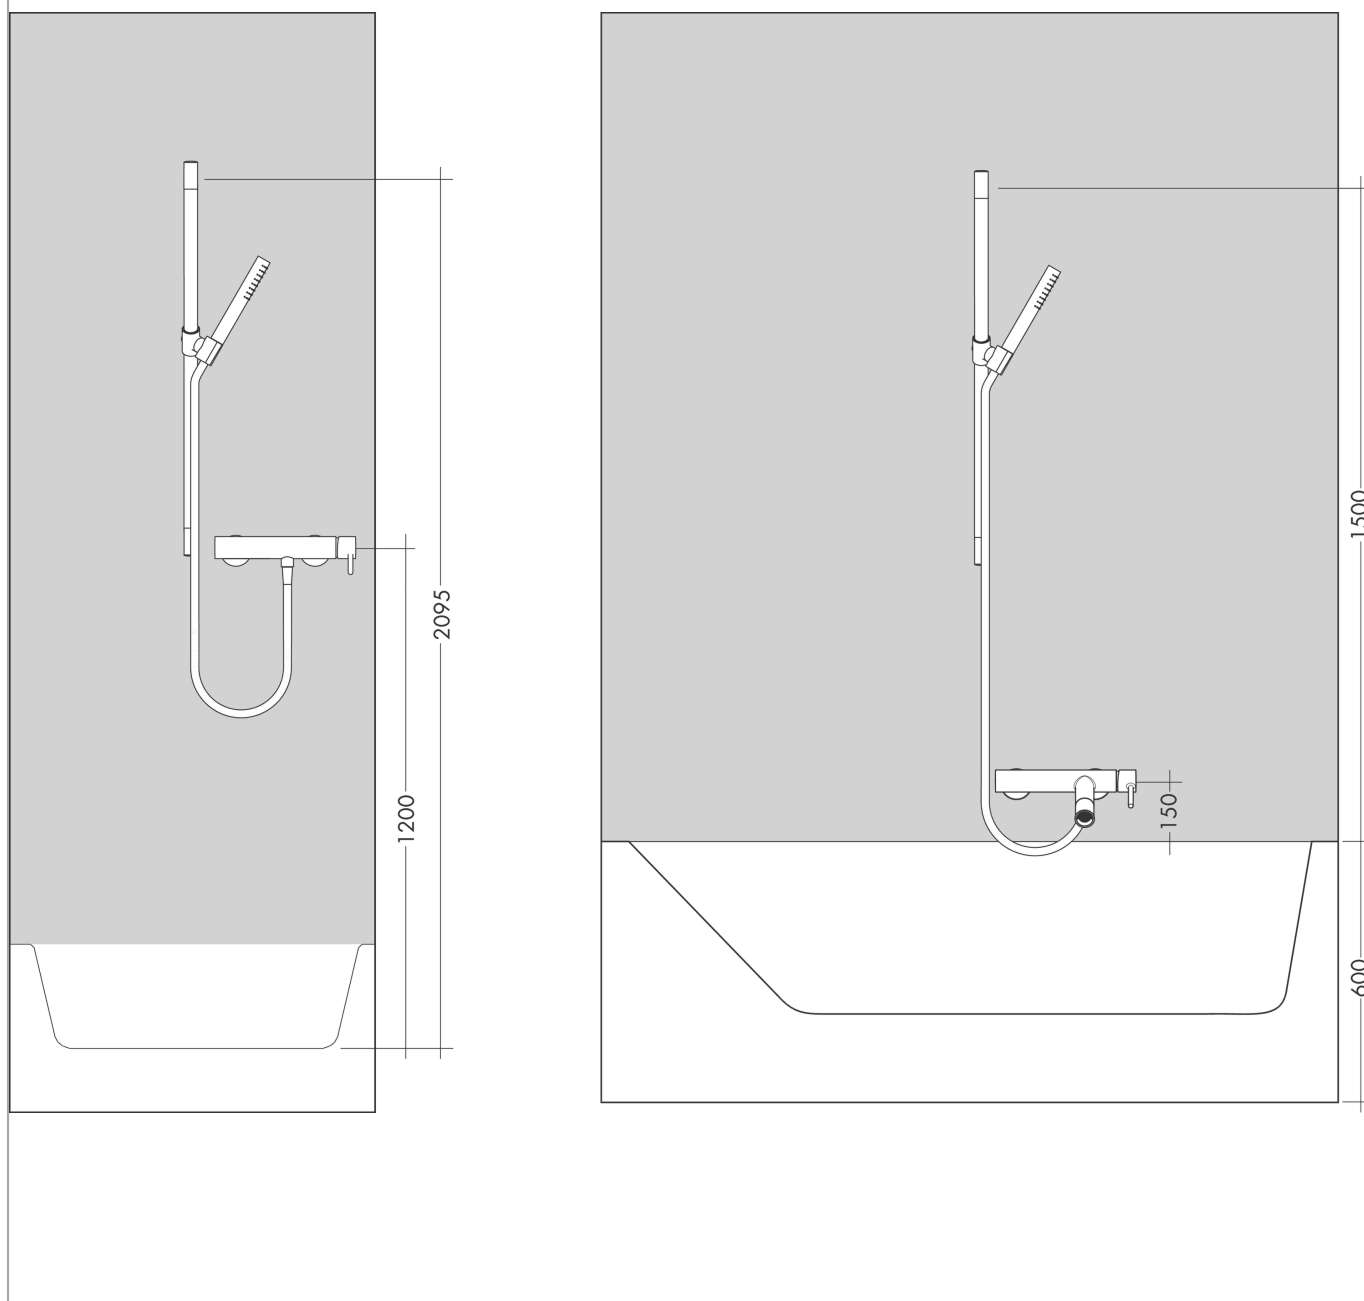

AXOR Starck
Shower set 0.90 m with baton hand shower 2jet
 Finish: **Chrome** Article Number: **27980000**

product features

- consists of: baton hand shower, shower bar, shower hose, slider
- shower head size: 70 mm
- spray type: Rain, MonoRain
- spray type adjustment by turning spray disc
- maximum flow rate at 3 bar: 14,5 l/min
- minimum flow pressure: 1 bar
- operating pressure: min. 1 bar/max. 6 bar
- wall mounting: screw fastening
- wall supports made of plastic
- profile pipe: round
- shower bar diameter: 25 mm
- drilling distance 915 mm
- shower hose with cylindrical nut on both ends
- pivot connector prevents hose from tangling

Technology

Product image

Scale drawing

AXOR Starck
Shower set 0.90 m with baton hand shower 2jet
 Finish: **Chrome** Article Number: **27980000**

Flowchart

The consumption was measured in combination with the appropriate fittings (thermostat/mixer/in-wall valve) to reflect actual application in practice.

AXOR Starck
Shower set 0.90 m with baton hand shower 2jet
Finish: **Chrome** Article Number: **27980000**

Installation examples

AXOR Starck
Shower set 0.90 m with baton hand shower 2jet
Finish: **Chrome** Article Number: **27980000**

Exploded Drawing

Year of production: >04/11

AXOR Starck
Shower set 0.90 m with baton hand shower 2jet
 Finish: **Chrome** Article Number: **27980000**

Spare part list

Year of production: >04/11

Pos.		Article Number	PC	PU
1	wall support + cover	92110000	9	1
2	cover	94055000	6	1
3	mounting set	40915000	4	1
4	tile-matching-disk 7 mm	96186000	99	1
5	shower holder, assy	96311000	13	1
6	screw	97535000	1	1
7	shower hose 1,60 m	28286000	99	1
8	filter packing	94246000	1	1
9	handshower	28532000	99	1