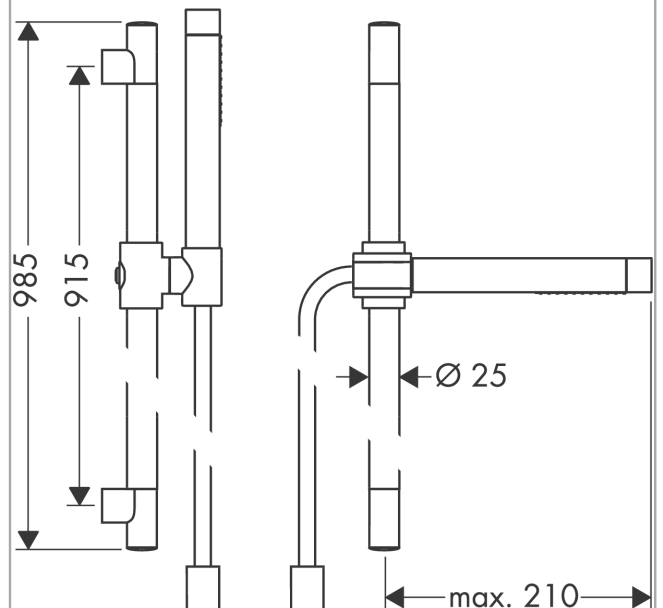

AXOR Starck
Shower set 0.90 m with baton hand shower 2jet
 Finish: **Chrome** Article Number: **27980000**

product features

- consists of: baton hand shower, shower bar, shower hose, slider
- shower head size: 70 mm
- spray type: Rain, MonoRain
- spray type adjustment by turning spray disc
- maximum flow rate at 3 bar: 14,5 l/min
- minimum flow pressure: 1 bar
- operating pressure: min. 1 bar/max. 6 bar
- wall mounting: screw fastening
- wall supports made of plastic
- profile pipe: round
- shower bar diameter: 25 mm
- drilling distance 915 mm
- shower hose with cylindrical nut on both ends
- pivot connector prevents hose from tangling

Technology

Product image

Scale drawing

AXOR Starck
Shower set 0.90 m with baton hand shower 2jet
 Finish: **Chrome** Article Number: **27980000**

Flowchart

The consumption was measured in combination with the appropriate fittings (thermostat/mixer/in-wall valve) to reflect actual application in practice.

AXOR Starck
Shower set 0.90 m with baton hand shower 2jet
Finish: **Chrome** Article Number: **27980000**

Installation examples

AXOR Starck
Shower set 0.90 m with baton hand shower 2jet
Finish: **Chrome** Article Number: **27980000**

Exploded Drawing

Year of production: >04/11

AXOR Starck
Shower set 0.90 m with baton hand shower 2jet
 Finish: **Chrome** Article Number: **27980000**

Spare part list

Year of production: >04/11

Pos.		Article Number	PC	PU
1	wall support + cover	92110000	9	1
2	cover	94055000	6	1
3	mounting set	40915000	4	1
4	tile-matching-disk 7 mm	96186000	99	1
5	shower holder, assy	96311000	13	1
6	screw	97535000	1	1
7	shower hose 1,60 m	28286000	99	1
8	filter packing	94246000	1	1
9	handshower	28532000	99	1