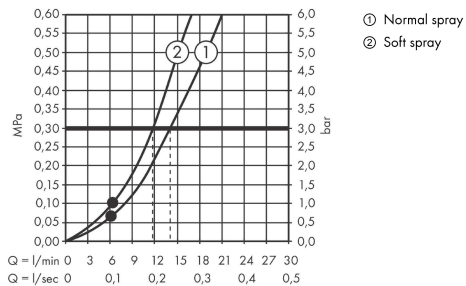

AXOR Starck
Shower set 0.90 m with baton hand shower 2jet
 Finish: **Chrome** Article Number: **27980000**

product features

- consists of: baton hand shower, shower bar, shower hose, slider
- shower head size: 70 mm
- spray type: Rain, MonoRain
- spray type adjustment by turning spray disc
- maximum flow rate at 3 bar: 14,5 l/min
- minimum flow pressure: 1 bar
- operating pressure: min. 1 bar/max. 6 bar
- wall mounting: screw fastening
- wall supports made of plastic
- profile pipe: round
- shower bar diameter: 25 mm
- drilling distance 915 mm
- shower hose with cylindrical nut on both ends
- pivot connector prevents hose from tangling

Technology

Product image

Scale drawing

AXOR Starck
Shower set 0.90 m with baton hand shower 2jet
 Finish: **Chrome** Article Number: **27980000**

Flowchart

The consumption was measured in combination with the appropriate fittings (thermostat/mixer/in-wall valve) to reflect actual application in practice.