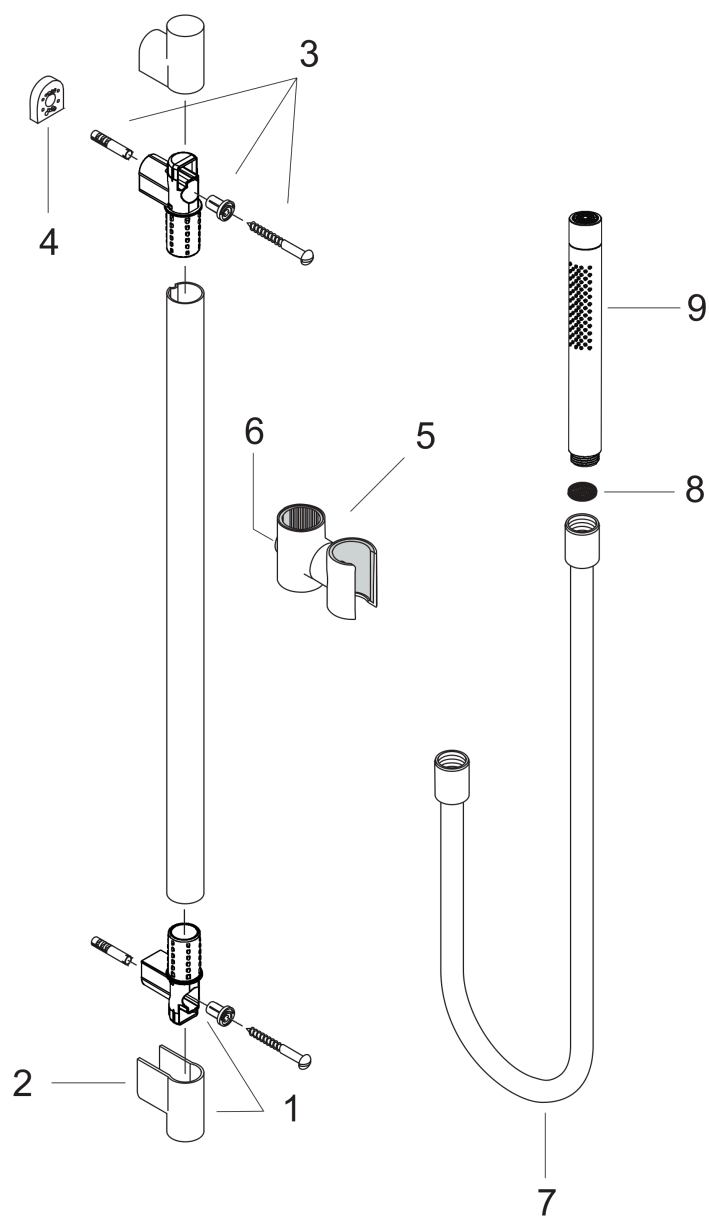

AXOR Starck
Shower set 0.90 m with baton hand shower 2jet
 Finish: **Chrome** Article Number: **27980000**

product features

- consists of: baton hand shower, shower bar, shower hose, slider
- shower head size: 70 mm
- spray type: Rain, MonoRain
- spray type adjustment by turning spray disc
- maximum flow rate at 3 bar: 14,5 l/min
- minimum flow pressure: 1 bar
- operating pressure: min. 1 bar/max. 6 bar
- wall mounting: screw fastening
- wall supports made of plastic
- profile pipe: round
- shower bar diameter: 25 mm
- drilling distance 915 mm
- shower hose with cylindrical nut on both ends
- pivot connector prevents hose from tangling

Technology

Product image

Scale drawing

AXOR Starck
Shower set 0.90 m with baton hand shower 2jet
 Finish: **Chrome** Article Number: **27980000**

Flowchart

The consumption was measured in combination with the appropriate fittings (thermostat/mixer/in-wall valve) to reflect actual application in practice.

AXOR Starck
Shower set 0.90 m with baton hand shower 2jet
Finish: **Chrome** Article Number: **27980000**

Installation examples

AXOR Starck
Shower set 0.90 m with baton hand shower 2jet
Finish: **Chrome** Article Number: **27980000**

Exploded Drawing

Year of production: >04/11

AXOR Starck
Shower set 0.90 m with baton hand shower 2jet
 Finish: **Chrome** Article Number: **27980000**

Spare part list

Year of production: >04/11

Pos.		Article Number	PC	PU
1	wall support + cover	92110000	9	1
2	cover	94055000	6	1
3	mounting set	40915000	4	1
4	tile-matching-disk 7 mm	96186000	99	1
5	shower holder, assy	96311000	13	1
6	screw	97535000	1	1
7	shower hose 1,60 m	28286000	99	1
8	filter packing	94246000	1	1
9	handshower	28532000	99	1