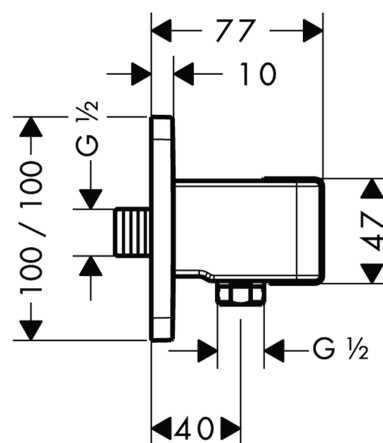

AXOR ShowerSolutions

Porter unit softsquare

Finish: **Chrome** Article Number: **11626000**

product features

- integrated support function
- metal housing with internal water supply made of plastic
- non-return valve
- connection type: G ½
- for shower hoses with a conical nut

Product image

Scale drawing

AXOR ShowerSolutions
Porter unit softsquare
Finish: **Chrome** Article Number: **11626000**

Exploded Drawing

Year of production: >04/09

AXOR ShowerSolutions
Porter unit softsquare
 Finish: **Chrome** Article Number: **11626000**

Spare part list

Year of production: >04/09

Pos.		Article Number	PC	PU
1	shower holder	95187000	16	1
2	guide	92858000	2	1
3	hollow set screw M4x8	97669000	1	1
4	O-ring 14x2	98129000	1	1
5	set of non return valves DW 15	94074000	5	1
6	escutcheon	95186000	10	1
7	connecting thread G½	98933000	11	1
8	O-ring 11x2	98127000	1	1