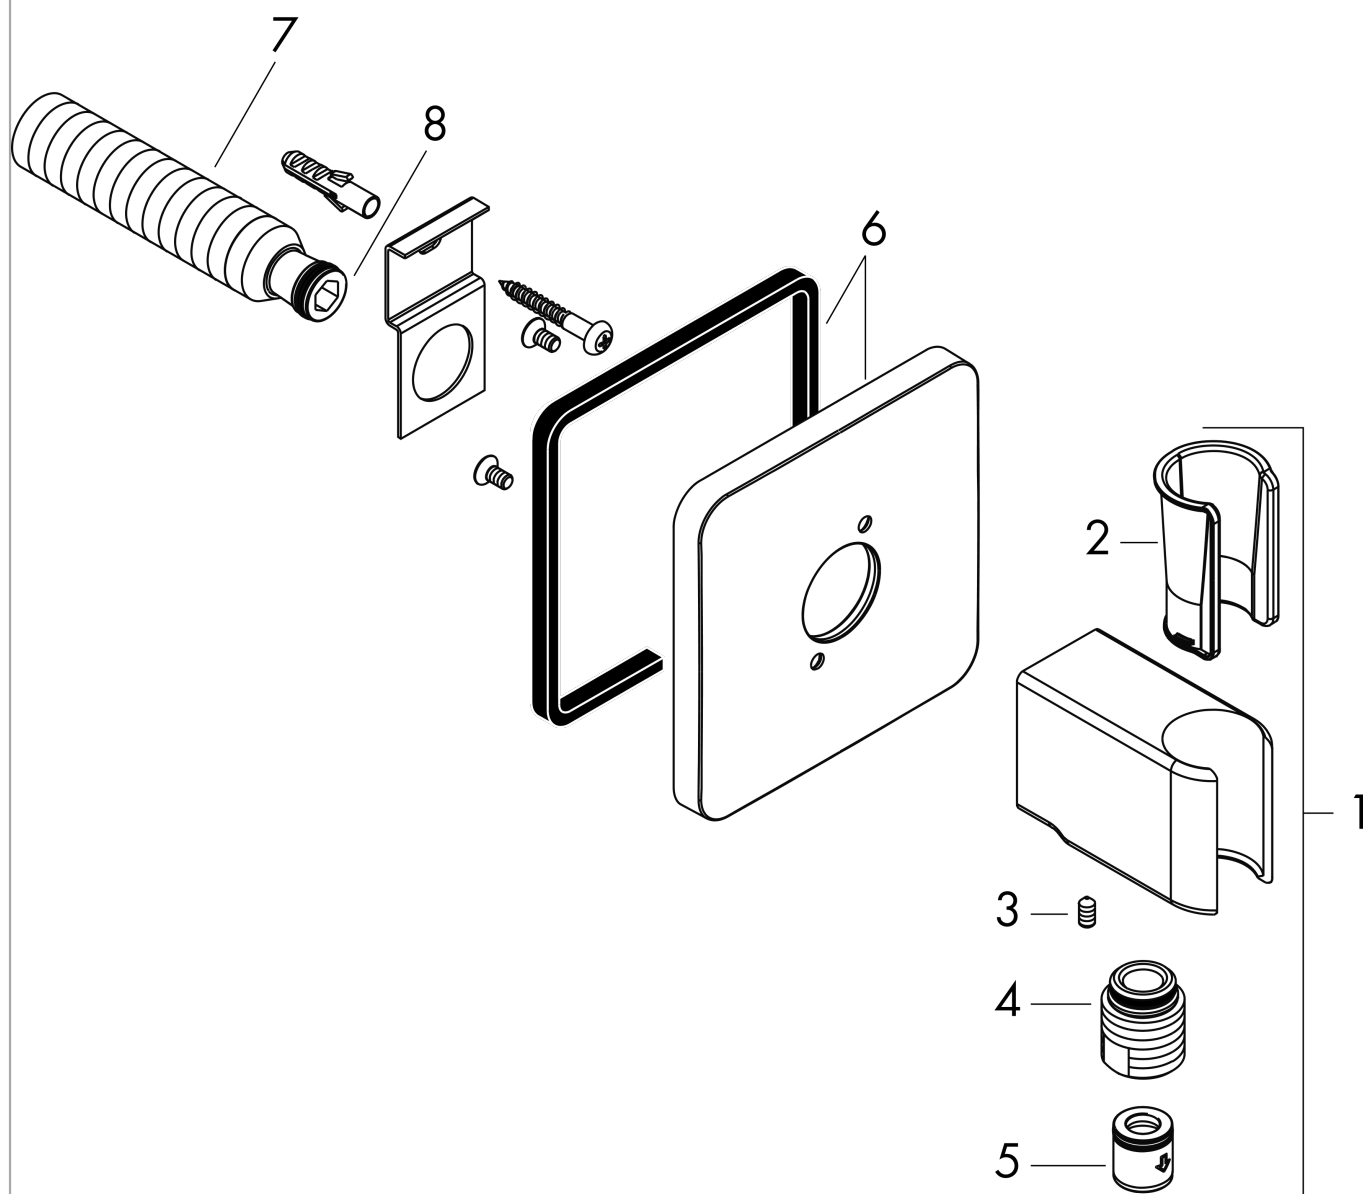

AXOR ShowerSolutions

Porter unit softsquare

Finish: **Chrome** Article Number: **11626000**

product features

- integrated support function
- metal housing with internal water supply made of plastic
- non-return valve
- connection type: G ½
- for shower hoses with a conical nut

Product image

Scale drawing

AXOR ShowerSolutions
Porter unit softsquare
Finish: **Chrome** Article Number: **11626000**

Exploded Drawing

Year of production: >04/09

AXOR ShowerSolutions
Porter unit softsquare
 Finish: **Chrome** Article Number: **11626000**

Spare part list

Year of production: >04/09

Pos.		Article Number	PC	PU
1	shower holder	95187000	16	1
2	guide	92858000	2	1
3	hollow set screw M4x8	97669000	1	1
4	O-ring 14x2	98129000	1	1
5	set of non return valves DW 15	94074000	5	1
6	escutcheon	95186000	10	1
7	connecting thread G½	98933000	11	1
8	O-ring 11x2	98127000	1	1