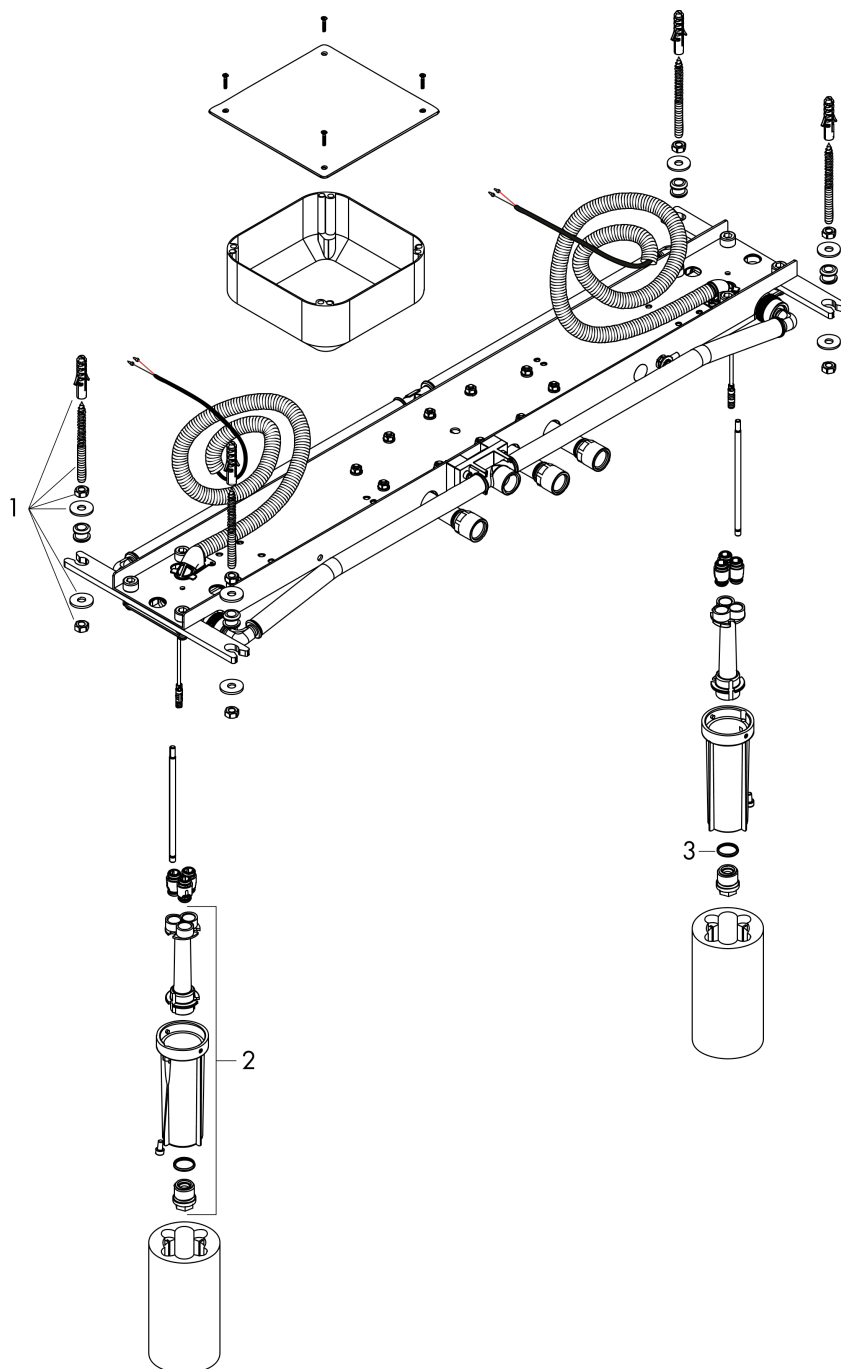

AXOR ShowerSolutions
Basic set for ShowerHeaven 1200/300 4jet
Finish: Article Number: 10922180

Exploded Drawing

Year of production: >07/17

AXOR ShowerSolutions
Basic set for ShowerHeaven 1200/300 4jet
 Finish: Article Number: **10922180**

Spare part list

Year of production: >07/17

Pos.		Article Number	PC	PU
1	mounting kit	97722000	11	1
2	flushing unit complete	93940000	13	1
3	O-ring 18x2	98181000	2	1