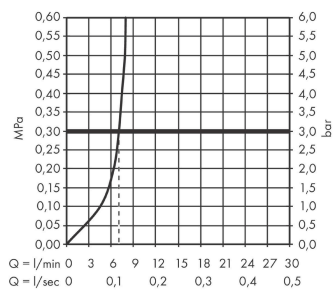

AXOR Starck
Single lever bidet mixer with pin handle and pop-up waste set
 Finish: **Chrome** Article Number: **10211000**

product features

- consists of: single lever bidet mixer, waste set
- projection: 111 mm
- spout height: 59 mm
- aerator with ball pivot
- spray type: normal spray
- maximum flow rate at 3 bar: 7,5 l/min
- ceramic cartridge
- suitable for continuous flow water heaters
- pop-up waste set G 1¼
- connection type: G ¾ connections
- connection dimension: DN15

Technology

Product image

Scale drawing

AXOR Starck
Single lever bidet mixer with pin handle and pop-up waste set
Finish: **Chrome** Article Number: **10211000**

Flowchart

AXOR Starck
Single lever bidet mixer with pin handle and pop-up waste set
 Finish: **Chrome** Article Number: **10211000**