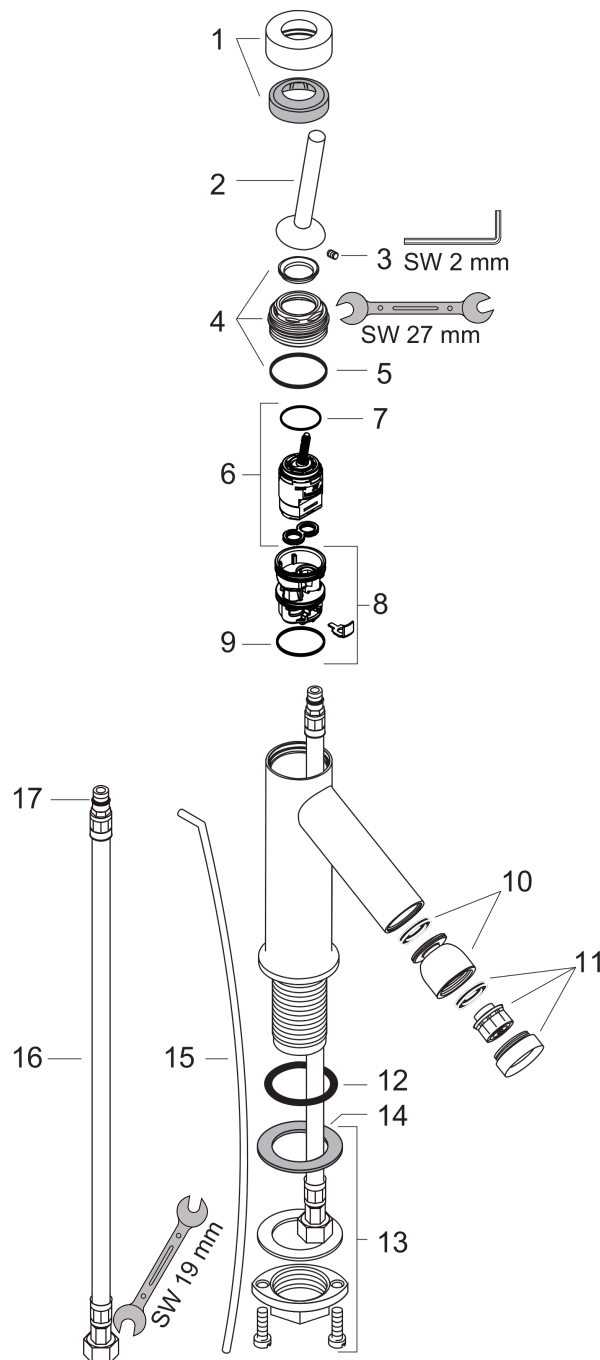

AXOR Starck
Single lever bidet mixer with pin handle and pop-up waste set
 Finish: **Chrome** Article Number: **10211000**

product features

- consists of: single lever bidet mixer, waste set
- projection: 111 mm
- spout height: 59 mm
- aerator with ball pivot
- spray type: normal spray
- maximum flow rate at 3 bar: 7,5 l/min
- ceramic cartridge
- suitable for continuous flow water heaters
- pop-up waste set G 1¼
- connection type: G ¾ connections
- connection dimension: DN15

Technology

Product image

Scale drawing

AXOR Starck
Single lever bidet mixer with pin handle and pop-up waste set
Finish: **Chrome** Article Number: **10211000**

Flowchart

AXOR Starck
Single lever bidet mixer with pin handle and pop-up waste set
 Finish: **Chrome** Article Number: **10211000**

Exploded Drawing

Year of production: >08/12

AXOR Starck
Single lever bidet mixer with pin handle and pop-up waste set
 Finish: **Chrome** Article Number: **10211000**

Spare part list

Year of production: >08/12

Pos.		Article Number	PC	PU
1	flange	97155000	9	1
2	handle	10092000	12	1
3	hollow set screw M4x6	97767000	1	1
4	nut	97157000	6	1
5	O-Ring 30x2	98186000	1	1
6	cartridge, assy	96339000	12	1
7	O-ring 21,95x1,78	95169000	1	1
8	adapter for cartridge	95289000	7	1
9	O-ring 26x2	98147000	1	1
10	ball joint	96050000	9	1
11	aerator M24x1 (7 l/min)	94005000	7	1
12	O-ring 34x4	98155000	1	1
13	fixing set (Ø 32)	13961000	7	1
14	lever collar	97548000	1	1
15	pull rod	97158000	7	1
16	O-ring 7x1,5	98422000	1	1
17	connection hose 450 mm M8x0,75 G3/8	97206000	8	1
a	pop up waste	94139000	99	1
b	lever arm 340mm (ball-Ø12mm)	96324000	7	1
c	fixation extension 35 mm	13898000	12	1
d	service tool for disassembling the handle	92124000	15	1