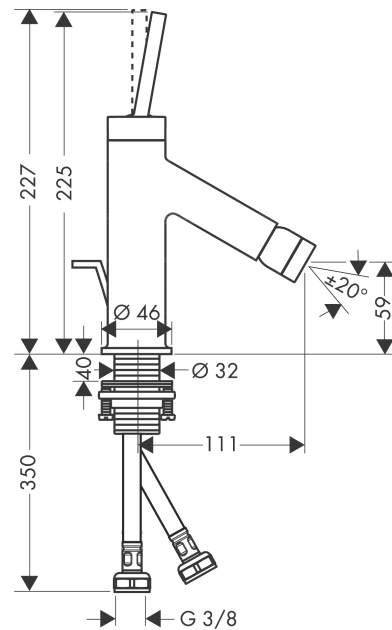

AXOR Starck
Single lever bidet mixer with pin handle and pop-up waste set
 Finish: **Chrome** Article Number: **10211000**

product features

- consists of: single lever bidet mixer, waste set
- projection: 111 mm
- spout height: 59 mm
- aerator with ball pivot
- spray type: normal spray
- maximum flow rate at 3 bar: 7,5 l/min
- ceramic cartridge
- suitable for continuous flow water heaters
- pop-up waste set G 1¼
- connection type: G ¾ connections
- connection dimension: DN15

Technology

Product image

Scale drawing

AXOR Starck
Single lever bidet mixer with pin handle and pop-up waste set
Finish: **Chrome** Article Number: **10211000**

Flowchart

AXOR Starck
Single lever bidet mixer with pin handle and pop-up waste set
 Finish: **Chrome** Article Number: **10211000**

Exploded Drawing

Year of production: >08/12

AXOR Starck
Single lever bidet mixer with pin handle and pop-up waste set
 Finish: **Chrome** Article Number: **10211000**

Spare part list

Year of production: >08/12

Pos.		Article Number	PC	PU
1	flange	97155000	9	1
2	handle	10092000	12	1
3	hollow set screw M4x6	97767000	1	1
4	nut	97157000	6	1
5	O-Ring 30x2	98186000	1	1
6	cartridge, assy	96339000	12	1
7	O-ring 21,95x1,78	95169000	1	1
8	adapter for cartridge	95289000	7	1
9	O-ring 26x2	98147000	1	1
10	ball joint	96050000	9	1
11	aerator M24x1 (7 l/min)	94005000	7	1
12	O-ring 34x4	98155000	1	1
13	fixing set (Ø 32)	13961000	7	1
14	lever collar	97548000	1	1
15	pull rod	97158000	7	1
16	O-ring 7x1,5	98422000	1	1
17	connection hose 450 mm M8x0,75 G3/8	97206000	8	1
a	pop up waste	94139000	99	1
b	lever arm 340mm (ball-Ø12mm)	96324000	7	1
c	fixation extension 35 mm	13898000	12	1
d	service tool for disassembling the handle	92124000	15	1