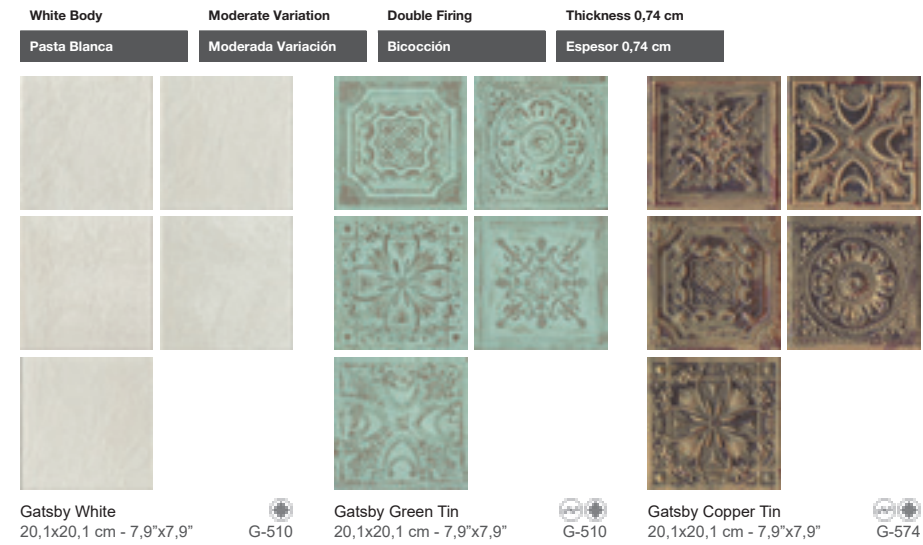

GATSBY

Series	Format&Thickness	Unit	Boxes/Pallet	m²/Pallet	m²/Box	Pieces/Box	Kg/Pallet	Kg/Box
Gatsby White	20x20x0,74 cm	m²	100	101	1,01	25	1280	12,65
Gatsby Tin	20x20x0,7 cm	m²	100	89	0,89	22	1130	11,14
Gatsby CF	7x20 cm	pz	64	20,61	0,322	23	424	6,41
Aged Cornisa	5x20 cm	pz	48	9,60	0,20	20	264	5,50
Aged Mold	3x20 cm	pz	64	15,36	0,24	40	359	5,39
Gatsby Pencil	1,2x20 cm	pz	64	8,32	0,13	54	120	1,51

CONTENT OF RECYCLED MATERIAL
CONTENIDO DE MATERIAL RECICLADO
50%