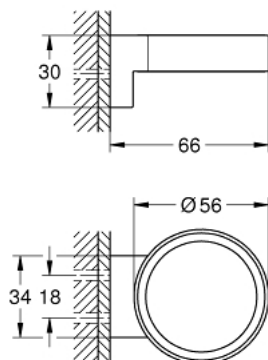

41 217 KF0 SELECTION ДЪРЖАЧ

PRODUCT DESCRIPTION

- Colour: phantom black
- Материал: метал
- for Selection soap dispenser (41 028 xx0/41 218 KF0) or Selection glass (41 029 000)
- Вградено закрепване
- GROHE Long-Life finish