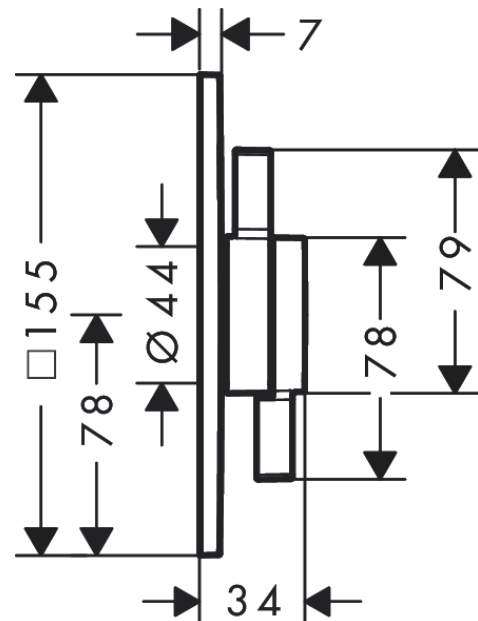

**DuoTurn E**  
**Mixer for concealed installation for 2 functions**  
 Finish: **Matt White** Article Number: **75417700**

### Description

**product features**

- 2 functions
- volume control and diverter for 2 functions
- maximum flow rate at 3 bar: 29,5 l/min
- flow rate upper outlet: 29,5 l/min
- flow rate lower outlet: 29,5 l/min
- ceramic cartridge for temperature control, shut-off/ diverter valve
- easy installation due to pre-assembled function block
- handles always at the same height regardless of the installation depth of the basic set
- escutcheon can be aligned by +/- 3°
- material escutcheon: plastic
- material handles: metal
- min. operating pressure: 1 bar
- max. operating pressure: 10 bar
- mixer is delivered with buttons Rain small, Rain large, hand sower, Waterfall, bath tub
- connection type: basic set iBox universal 2 (# 01500180)

### Scale drawing

**DuoTurn E**  
**Mixer for concealed installation for 2 functions**  
 Finish: **Matt White** Article Number: **75417700**

**Flowchart**

**DuoTurn E**  
**Mixer for concealed installation for 2 functions**  
 Finish: **Matt White** Article Number: **75417700**

**Exploded Drawing**

Year of production: >09/23