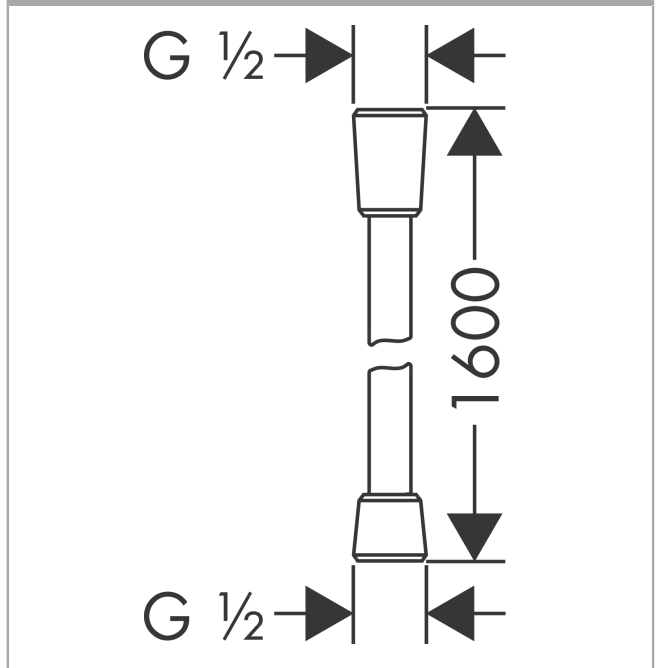

Isiflex

Shower hose 160 cm

Finish: **Matt White** Article Number: **28276700**

Description

product features

- high-quality shower hose
- with plastic coating, easy to clean
- shower hose length: 1.60 m
- pivot connector prevents hose from tangling
- kink-protected
- nuts shower hose: conical nut on both ends
- connection thread: G 1/2

Design awards

reddot winner 2020

reddot winner 2021

Product image

Scale drawing

Isiflex
Shower hose 160 cm
 Finish: **Matt White** Article Number: **28276700**

Exploded Drawing

Year of production: >07/19

Isiflex

Shower hose 160 cm

Finish: **Matt White** Article Number: **28276700**

Spare part list

Year of production: >07/19

Pos.	Description	Article Number	PC	PU
1	seal	98058000	1	1