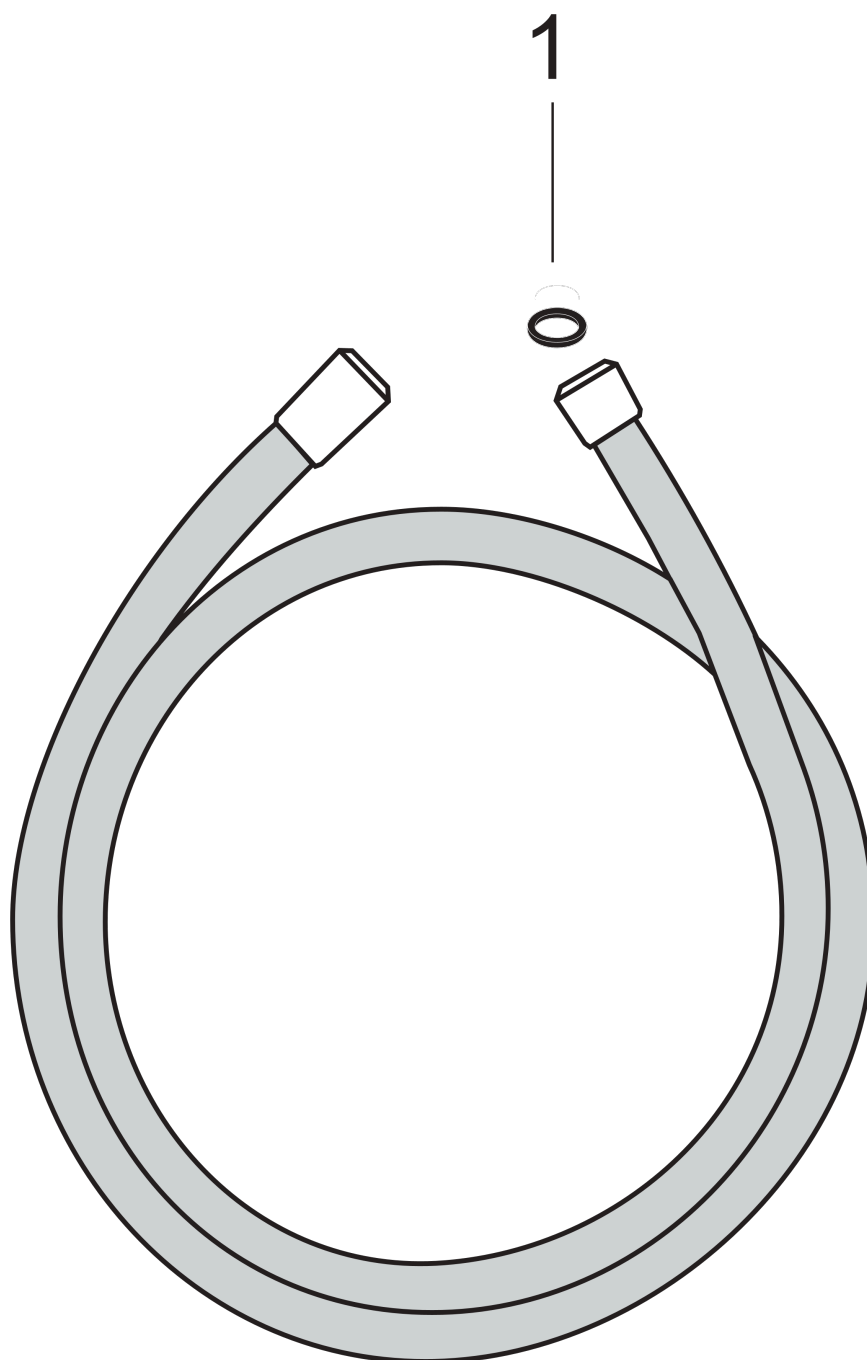

Isiflex

Shower hose 160 cm

Finish: **Matt White** Article Number: **28276700**

Description

product features

- high-quality shower hose
- with plastic coating, easy to clean
- shower hose length: 1.60 m
- pivot connector prevents hose from tangling
- kink-protected
- nuts shower hose: conical nut on both ends
- connection thread: G 1/2

Design awards

reddot winner 2020

reddot winner 2021

Product image

Scale drawing

Isiflex
Shower hose 160 cm
 Finish: **Matt White** Article Number: **28276700**

Exploded Drawing

Year of production: >07/19

Isiflex

Shower hose 160 cm

Finish: **Matt White** Article Number: **28276700**

Spare part list

Year of production: >07/19

Pos.	Description	Article Number	PC	PU
1	seal	98058000	1	1