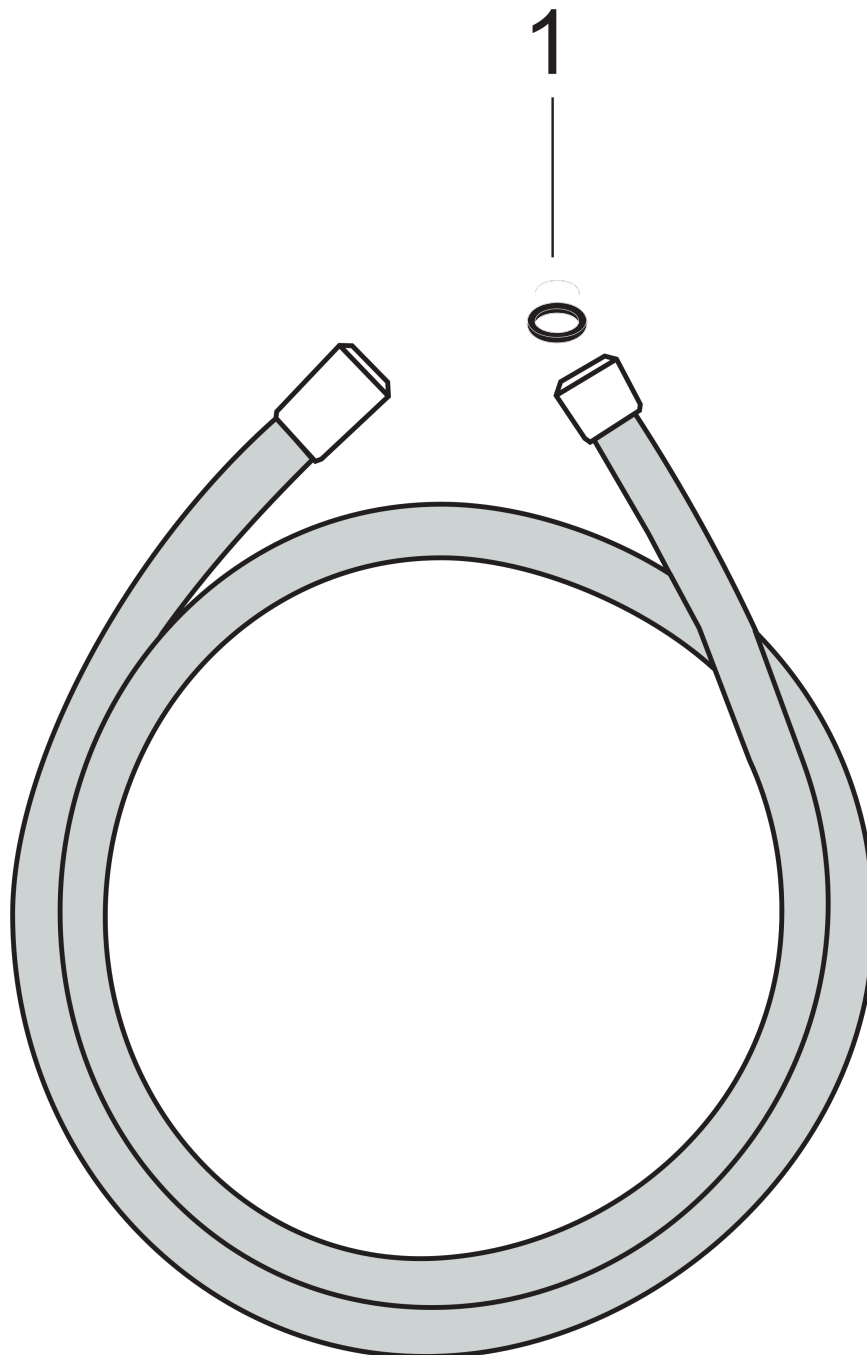

Isiflex

Shower hose 160 cm

Finish: **Matt Black** Article Number: **28276670**

Description

product features

- high-quality shower hose
- with plastic coating, easy to clean
- shower hose length: 1.60 m
- pivot connector prevents hose from tangling
- kink-protected
- nuts shower hose: conical nut on both ends
- connection thread: G 1/2

Design awards

reddot winner 2020

reddot winner 2021

Product image

Scale drawing

Isiflex
 Shower hose 160 cm
 Finish: **Matt Black** Article Number: **28276670**

Exploded Drawing

Year of production: >07/19

Isiflex

Shower hose 160 cm

Finish: **Matt Black** Article Number: **28276670**

Spare part list

Year of production: >07/19

Pos.	Description	Article Number	PC	PU
1	seal	98058000	1	1