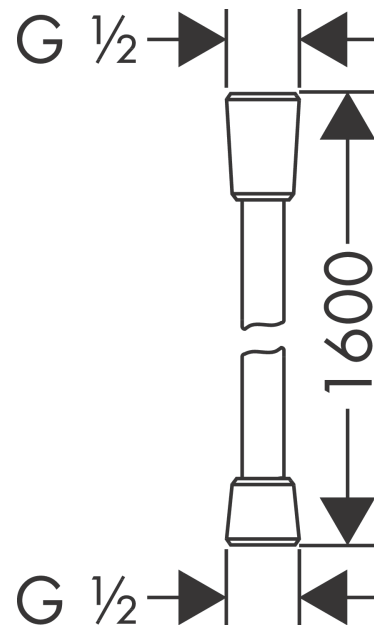

Isiflex

Shower hose 160 cm

Finish: **Matt Black** Article Number: **28276670**

Description

product features

- high-quality shower hose
- with plastic coating, easy to clean
- shower hose length: 1.60 m
- pivot connector prevents hose from tangling
- kink-protected
- nuts shower hose: conical nut on both ends
- connection thread: G 1/2

Design awards

reddot winner 2020

reddot winner 2021

Product image

Scale drawing

Isiflex
 Shower hose 160 cm
 Finish: **Matt Black** Article Number: **28276670**

Exploded Drawing

Year of production: >07/19

Isiflex

Shower hose 160 cm

Finish: **Matt Black** Article Number: **28276670**

Spare part list

Year of production: >07/19

Pos.	Description	Article Number	PC	PU
1	seal	98058000	1	1