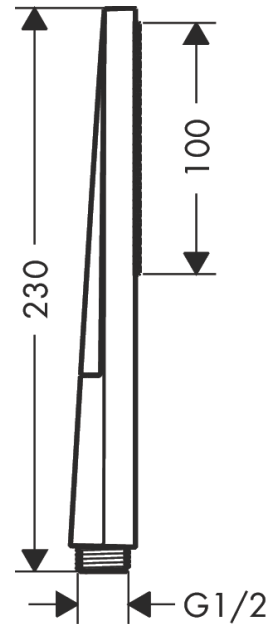

Pulsify E

Baton hand shower 100 1jet EcoSmart

Finish: **Matt White** Article Number: **24320700**

Description

product features

- shower head size: 100 x 25 mm
- spray type: PowderRain
- maximum flow rate at 3 bar: 8 l/min
- minimum flow pressure: 0,8 bar
- with internal water conduction
- rinseable sieve insert
- connection thread G ½
- suitable for continuous flow water heaters
- EU taxonomy: max. 8 l/min - Do No Significant Harm (DNSH)

Technology

Design awards

Product image

Scale drawing

Flowchart

Pulsify E
Baton hand shower 100 1jet EcoSmart
Finish: **Matt White** Article Number: **24320700**

Exploded Drawing

Year of production: >04/23

Pulsify E

Baton hand shower 100 1jet EcoSmart

Finish: **Matt White** Article Number: **24320700**

Spare part list

Year of production: >04/23

Pos.	Description	Article Number	PC	PU
1	filter	92672000	2	1
2	seal	98058000	1	1