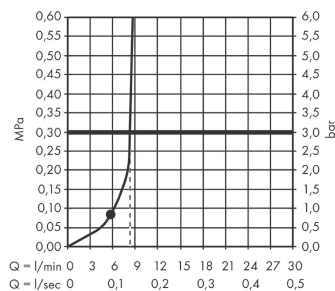

Pulsify E

Baton hand shower 100 1jet EcoSmart

Finish: **Matt White** Article Number: **24320700**

Description

product features

- shower head size: 100 x 25 mm
- spray type: PowderRain
- maximum flow rate at 3 bar: 8 l/min
- minimum flow pressure: 0,8 bar
- with internal water conduction
- rinseable sieve insert
- connection thread G ½
- suitable for continuous flow water heaters
- EU taxonomy: max. 8 l/min - Do No Significant Harm (DNSH)

Technology

Design awards

Product image

Scale drawing

Flowchart

Pulsify E
Baton hand shower 100 1jet EcoSmart
Finish: **Matt White** Article Number: **24320700**

Exploded Drawing

Year of production: >04/23