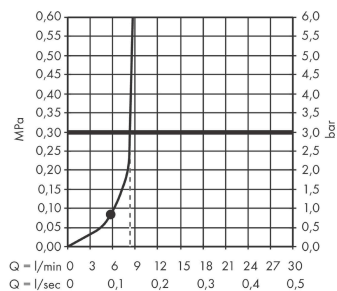

Pulsify E

Baton hand shower 100 1jet EcoSmart

Finish: **Matt Black** Article Number: **24320670**

Description

product features

- shower head size: 100 x 25 mm
- spray type: PowderRain
- maximum flow rate at 3 bar: 8 l/min
- minimum flow pressure: 0,8 bar
- with internal water conduction
- rinseable sieve insert
- connection thread G ½
- suitable for continuous flow water heaters
- EU taxonomy: max. 8 l/min - Do No Significant Harm (DNSH)

Technology

Design awards

Product image

Scale drawing

Flowchart

Pulsify E
Baton hand shower 100 1jet EcoSmart
Finish: **Matt Black** Article Number: **24320670**

Exploded Drawing

Year of production: >04/23