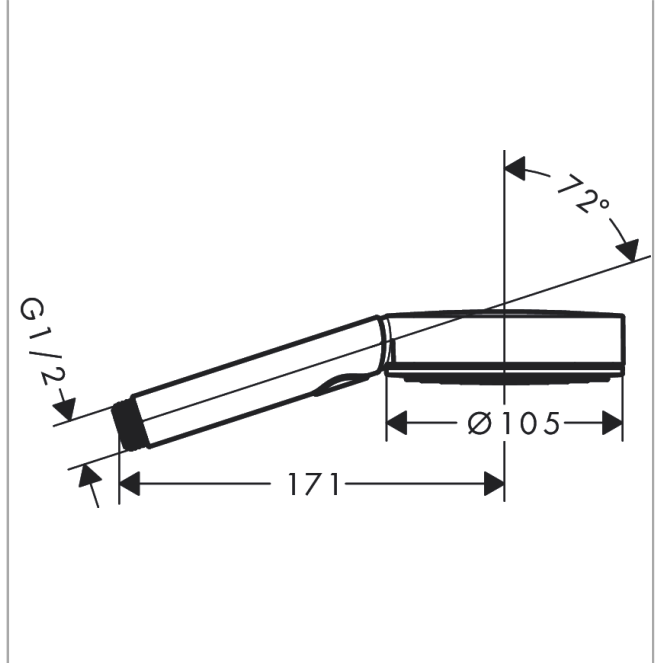

##### product features

- shower head size: 105 mm
- spray type: PowderRain, IntenseRain, MonoRain
- convenient spray selection via Select button
- spray disc surface: graphite
- maximum flow rate at 3 bar: 11,5 l/min
- minimum flow pressure: 0,8 bar
- with internal water conduction
- rinseable sieve insert
- connection thread G ½
- suitable for continuous flow water heaters

#### Scale drawing