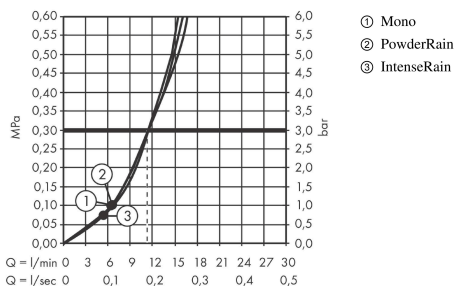

Flowchart

The consumption was measured in combination with the appropriate fittings (thermostat/mixer/in-wall valve) to reflect actual application in practice.